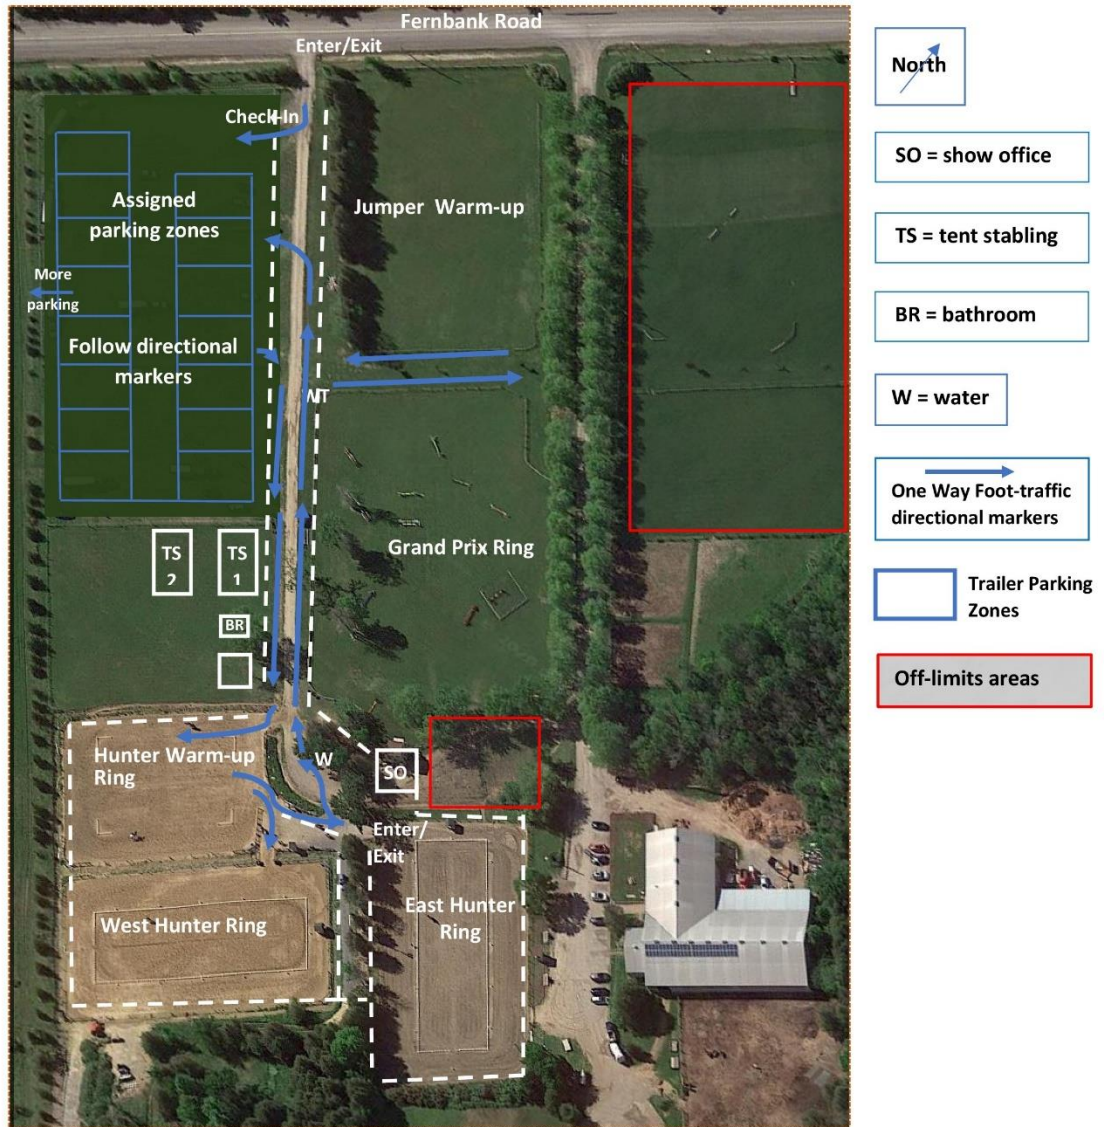

Development Show Site Map

- North
- SO = show office
- TS = tent stabling
- BR = bathroom
- W = water
- One Way Foot-traffic directional markers
- Trailer Parking Zones
- Off-limits areas

Trailers and accompanying cars must park within the zone designated at **Check-In**. Follow directional markers. Masks must be worn at all times except in your designated parking area and for competitors while mounted. Please respect physical distancing rules (2m on foot, 5m on horseback)