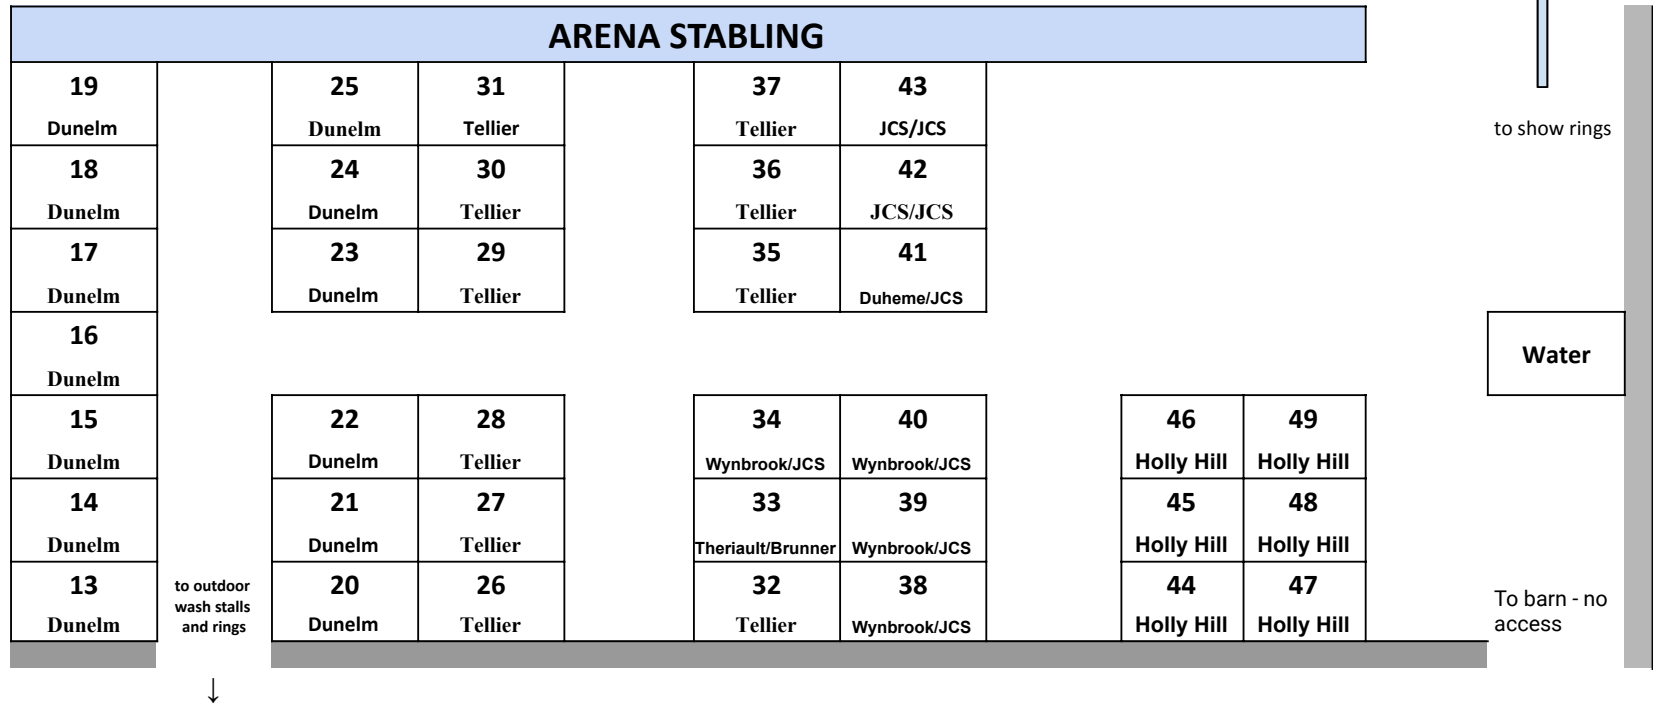

Westar Farms Spring Trillium/Bronze Stabling - June 10-12

MAIN BARN		
B3 WF/	B4 WF/	B5 Frappier
B6 WCP	B7 WCP	B8 WCP

TENT 1					
7 Fraser	8 Fraser	9 Fraser	10 Fraser	11 Fraser/Parker	12 Fraser/Parker
1 Willowcreek	2 Willowcreek	3 Willowcreek	4 FGS/Piché	5 FGS	6 FGS