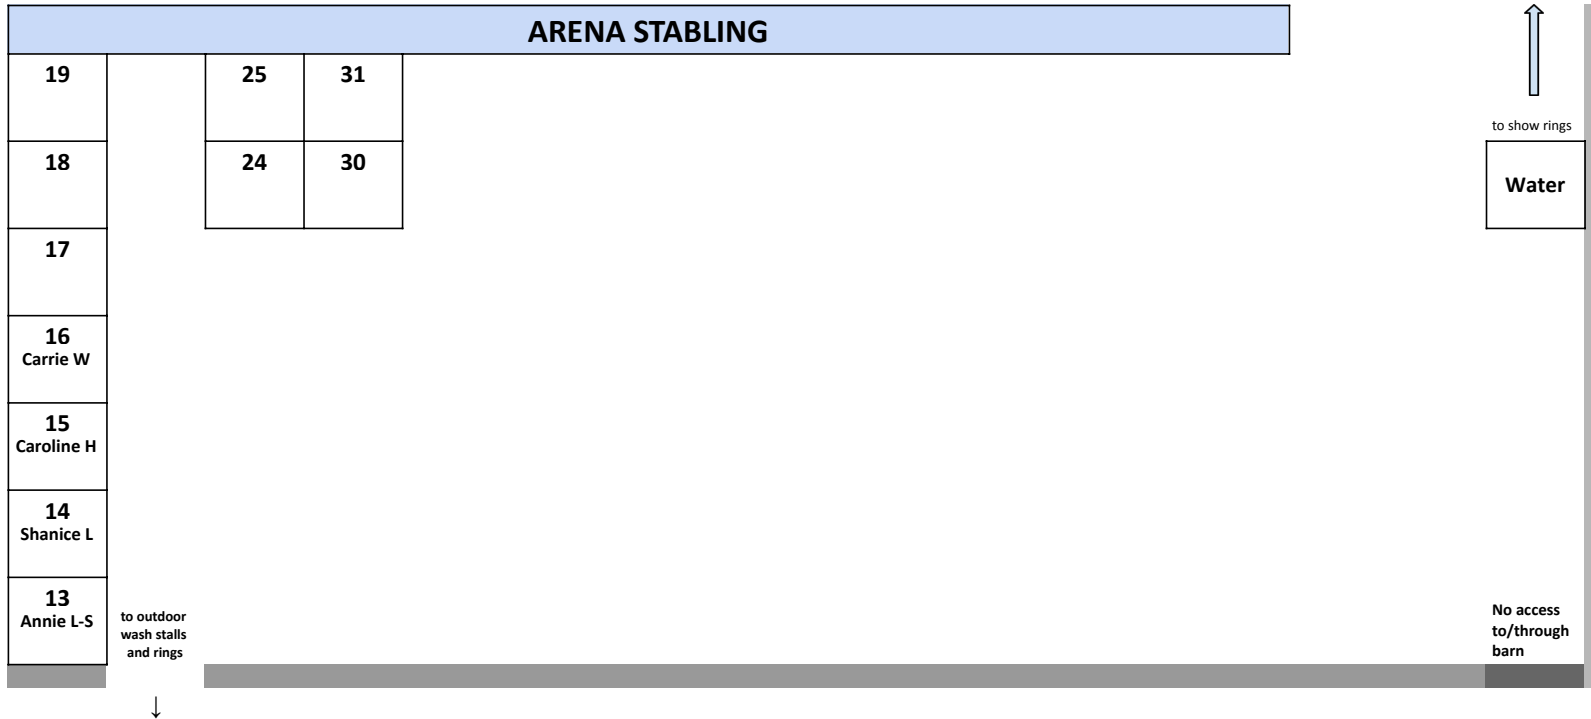

Development Finale Stabling Chart Sept 24

Porta-potty

RINGSIDE TENT					
7	8	9	10	11	12
Fraser Field	Fraser Field	Fraser Field	Fraser Field	North Stone	North Stone
1	2	3	4	5	6
North Stone	North Stone	North Stone	North Stone	North Stone	North Stone